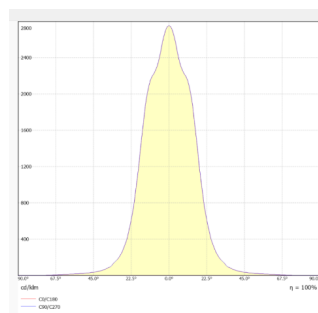

Technical details ES12s & ES12w

Cooling	Convection
IP rating	IP65 & IP40
Light Source	Fidelity 12W
Standard CCT	3200K Options 2700K/3200K/4000k/5600k/6500k
Standard CRI	98+
Luminous Flux	2700K/ 3200K/ 4000k/ 5600k/ 6500k 710 760 820 795 820
Supply Voltage	15-48v
Housing material	Aluminium Anodised Black Options RAL Powder coated
Weight (Kg)	0.7
Beam Angles	2.8° / 5° / 12° / 34° / 60°
Fixture Diameter	95mm
Fixture Width	65mm
LED Lifetime	>85% lm at 60000 hours
Mounting ES12s	Yoke 13mm mounting hole
Mounting ES12w	Adjustable wall/column/floor bracket
Version	<u>Dimming Options</u>
DC	No Dim, OFD, 3W
AC track	No Dim, Dali 2, Casambi, TRIAC
AC remote driver	No Dim, Dali 2, , TRIAC
Accessories	Snoot/Honeycomb louvre/Glass Window seal/Coloured filters
Safety & EMC	
Safety standards	BS EN 60598-1, EAC TPTC 020/2011 approved EMC Emissions: Compliance to BS/EN55015, EAC TPTC 020 EMC Immunity: Compliance to BS/EN61000-4-2,3,4,6,8, light industry level, criteria A, EAC TPTC 020

Photometric Charts

ES12s & ES12w

2.8 degree beam angle

5 degree beam angle

12 degree beam angle

34 degree beam angle

60 degree beam angle

Evica specifications are liable to change without notice.