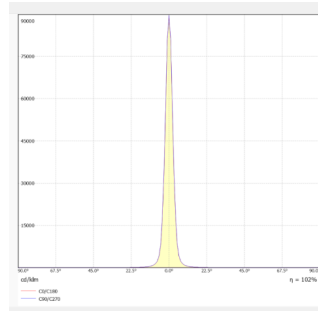

Technical details ES12s & ES12w

Cooling	Convection
IP rating	IP65 & IP40
Light Source	Fidelity 12W
Standard CCT	3200K Options 2700K/3200K/4000k/5600k/6500k
Standard CRI	98+
Luminous Flux	2700K/ 3200K/ 4000k/ 5600k/ 6500k 710 760 820 795 820
Supply Voltage	15-48v
Housing material	Aluminium Anodised Black Options RAL Powder coated
Weight (Kg)	0.7
Beam Angles	2.8° / 5° / 12° / 34° / 60°
Fixture Diameter	95mm
Fixture Width	65mm
LED Lifetime	>85% lm at 60000 hours
Mounting ES12s	Yoke 13mm mounting hole
Mounting ES12w	Adjustable wall/column/floor bracket
Version	<u>Dimming Options</u>
DC	No Dim, OFD, 3W
AC track	No Dim, Dali 2, Casambi, TRIAC
AC remote driver	No Dim, Dali 2, , TRIAC
Accessories	Snoot/Honeycomb louvre/Glass Window seal/Coloured filters
Safety & EMC	
Safety standards	BS EN 60598-1, EAC TPTC 020/2011 approved EMC Emissions: Compliance to BS/EN55015, EAC TPTC 020 EMC Immunity: Compliance to BS/EN61000-4-2,3,4,6,8, light industry level, criteria A, EAC TPTC 020

ES12s
Spotlight

ES12w
Wallgrazer/
Up/downlighter

Evica specifications are liable to change without notice.

Evica specifications are liable to change without notice.

Evica specifications are liable to change without notice.

Photometric Charts

ES12s & ES12w

2.8 degree beam angle

5 degree beam angle

12 degree beam angle

34 degree beam angle

60 degree beam angle

Evica specifications are liable to change without notice.