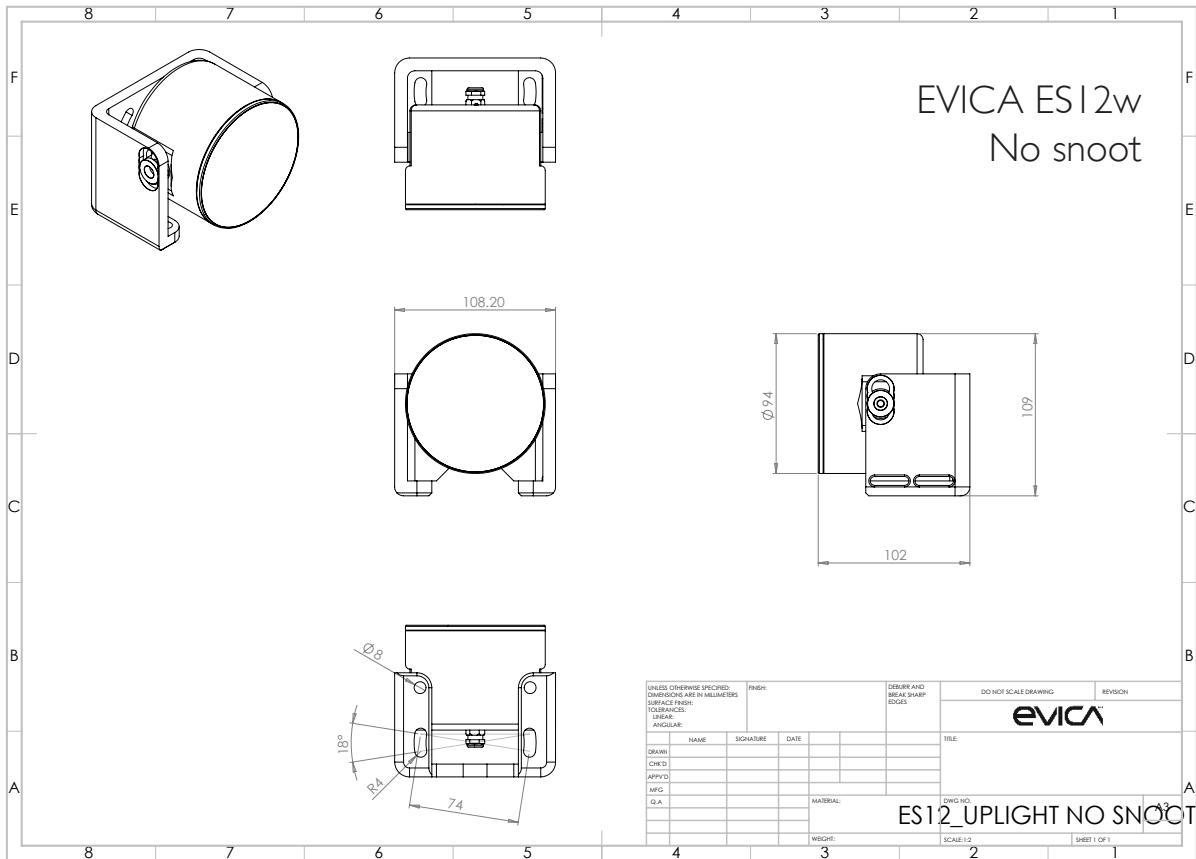

Technical details ES12s & ES12w

Cooling	Convection
IP rating	IP65 & IP40
Light Source	Fidelity 12W
Standard CCT	3200K Options 2700K/3200K/4000k/5600k/6500k
Standard CRI	98+
Luminous Flux	2700K/ 3200K/ 4000k/ 5600k/ 6500k 710 760 820 795 820
Supply Voltage	15-48v
Housing material	Aluminium Anodised Black Options RAL Powder coated
Weight (Kg)	0.7
Beam Angles	2.8° / 5° / 12° / 34° / 60°
Fixture Diameter	95mm
Fixture Width	65mm
LED Lifetime	>85% lm at 60000 hours
Mounting ES12s	Yoke 13mm mounting hole
Mounting ES12w	Adjustable wall/column/floor bracket
Version	<u>Dimming Options</u>
DC	No Dim, OFD, 3W
AC track	No Dim, Dali 2, Casambi, TRIAC
AC remote driver	No Dim, Dali 2, , TRIAC
Accessories	Snoot/Honeycomb louvre/Glass Window seal/Coloured filters
Safety & EMC	
Safety standards	BS EN 60598-1, EAC TPTC 020/2011 approved EMC Emissions: Compliance to BS/EN55015, EAC TPTC 020 EMC Immunity: Compliance to BS/EN61000-4-2,3,4,6,8, light industry level, criteria A, EAC TPTC 020

ES12s
Spotlight

ES12w
Wallgrazer/
Up/downlighter

Evica specifications are liable to change without notice.

Evica specifications are liable to change without notice.

Evica specifications are liable to change without notice.

Photometric Charts

ES12s & ES12w

2.8 degree beam angle

5 degree beam angle

12 degree beam angle

34 degree beam angle

60 degree beam angle

Evica specifications are liable to change without notice.