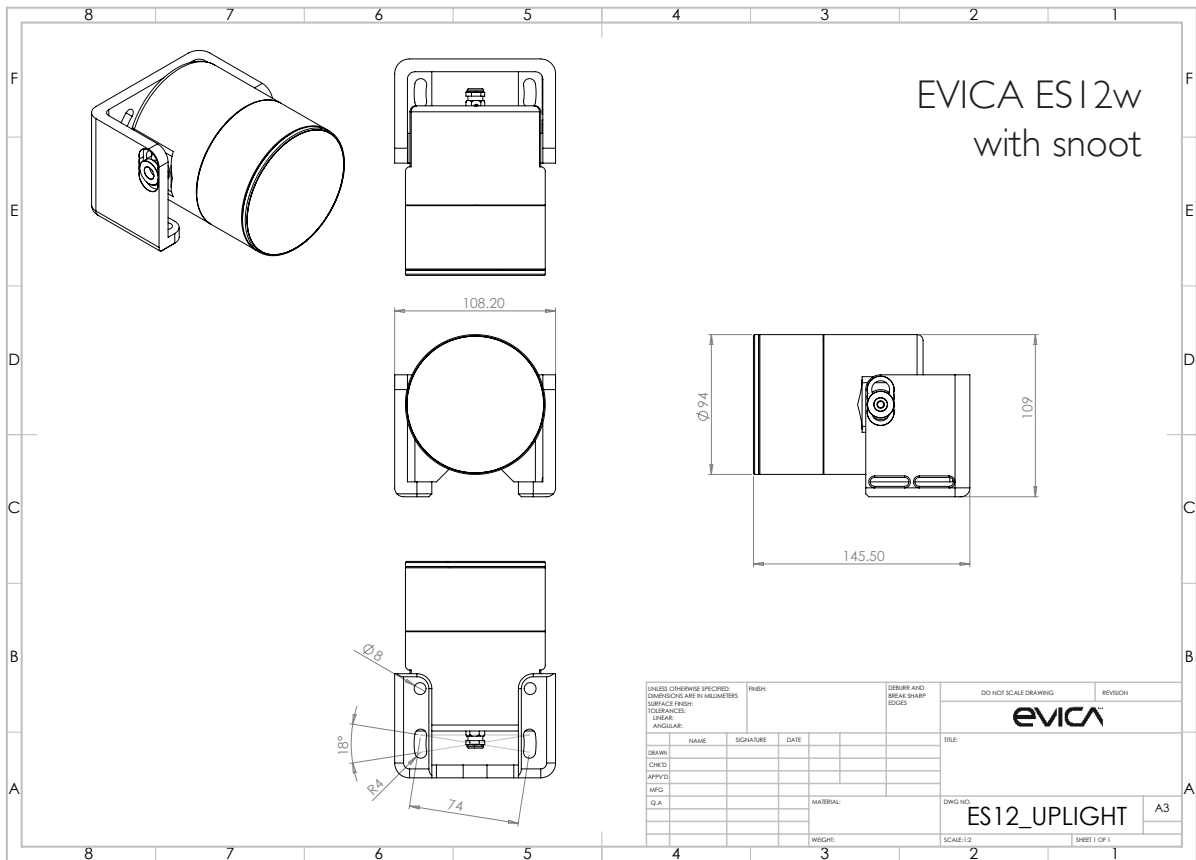

Technical details ES12s & ES12w

Cooling	Convection
IP rating	IP65 & IP40
Light Source	Fidelity 12W
Standard CCT	3200K Options 2700K/3200K/4000k/5600k/6500k
Standard CRI	98+
Luminous Flux	2700K/ 3200K/ 4000k/ 5600k/ 6500k 710 760 820 795 820
Supply Voltage	15-48v
Housing material	Aluminium Anodised Black Options RAL Powder coated
Weight (Kg)	0.7
Beam Angles	2.8° / 5° / 12° / 34° / 60°
Fixture Diameter	95mm
Fixture Width	65mm
LED Lifetime	>85% lm at 60000 hours
Mounting ES12s	Yoke 13mm mounting hole
Mounting ES12w	Adjustable wall/column/floor bracket
Version	<u>Dimming Options</u>
DC	No Dim, OFD, 3W
AC track	No Dim, Dali 2, Casambi, TRIAC
AC remote driver	No Dim, Dali 2, , TRIAC
Accessories	Snoot/Honeycomb louvre/Glass Window seal/Coloured filters
Safety & EMC	
Safety standards	BS EN 60598-1, EAC TPTC 020/2011 approved EMC Emissions: Compliance to BS/EN55015, EAC TPTC 020 EMC Immunity: Compliance to BS/EN61000-4-2,3,4,6,8, light industry level, criteria A, EAC TPTC 020

ES12s
Spotlight

ES12w
Wallgrazer/
Up/downlighter

Evica specifications are liable to change without notice.

Evica specifications are liable to change without notice.

Evica specifications are liable to change without notice.

Photometric Charts

ES12s & ES12w

2.8 degree beam angle

5 degree beam angle

12 degree beam angle

34 degree beam angle

60 degree beam angle

Evica specifications are liable to change without notice.