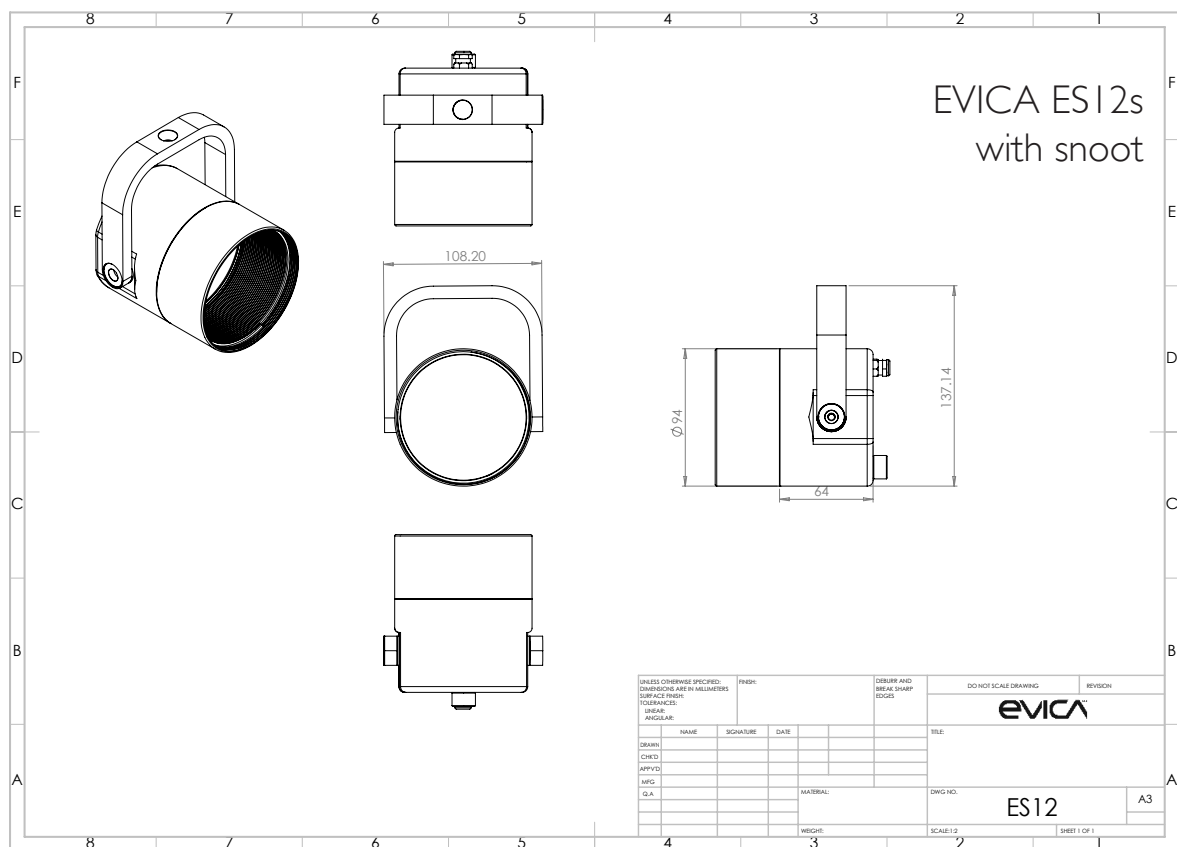

Technical details ES12s & ES12w

Cooling	Convection
IP rating	IP65 & IP40
Light Source	Fidelity 12W
Standard CCT	3200K Options 2700K/3200K/4000k/5600k/6500k
Standard CRI	98+
Luminous Flux	2700K/ 3200K/ 4000k/ 5600k/ 6500k 710 760 820 795 820
Supply Voltage	15-48v
Housing material	Aluminium Anodised Black Options RAL Powder coated
Weight (Kg)	0.7
Beam Angles	2.8° / 5° / 12° / 34° / 60°
Fixture Diameter	95mm
Fixture Width	65mm
LED Lifetime	>85% lm at 60000 hours
Mounting ES12s	Yoke 13mm mounting hole
Mounting ES12w	Adjustable wall/column/floor bracket
Version	<u>Dimming Options</u>
DC	No Dim, OFD, 3W
AC track	No Dim, Dali 2, Casambi, TRIAC
AC remote driver	No Dim, Dali 2, , TRIAC
Accessories	Snoot/Honeycomb louvre/Glass Window seal/Coloured filters
Safety & EMC	
Safety standards	BS EN 60598-1, EAC TPTC 020/2011 approved EMC Emissions: Compliance to BS/EN55015, EAC TPTC 020 EMC Immunity: Compliance to BS/EN61000-4-2,3,4,6,8, light industry level, criteria A, EAC TPTC 020

ES12s
Spotlight

ES12w
Wallgrazer/
Up/downlighter

Evica specifications are liable to change without notice.

Evica specifications are liable to change without notice.

Evica specifications are liable to change without notice.

Photometric Charts

ES12s & ES12w

2.8 degree beam angle

5 degree beam angle

12 degree beam angle

34 degree beam angle

60 degree beam angle

Evica specifications are liable to change without notice.