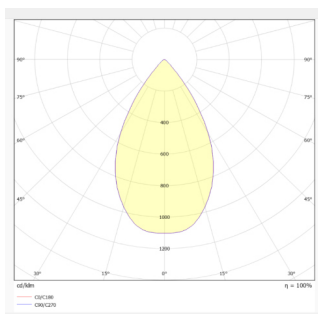

Technical details ES12s & ES12w

Cooling	Convection
IP rating	IP65 & IP40
Light Source	Fidelity 12W
Standard CCT	3200K Options 2700K/3200K/4000k/5600k/6500k
Standard CRI	98+
Luminous Flux	2700K/ 3200K/ 4000k/ 5600k/ 6500k 710 760 820 795 820
Supply Voltage	15-48v
Housing material	Aluminium Anodised Black Options RAL Powder coated
Weight (Kg)	0.7
Beam Angles	2.8° / 5° / 12° / 34° / 60°
Fixture Diameter	95mm
Fixture Width	65mm
LED Lifetime	>85% lm at 60000 hours
Mounting ES12s	Yoke 13mm mounting hole
Mounting ES12w	Adjustable wall/column/floor bracket
Version	<u>Dimming Options</u>
DC	No Dim, OFD, 3W
AC track	No Dim, Dali 2, Casambi, TRIAC
AC remote driver	No Dim, Dali 2, , TRIAC
Accessories	Snoot/Honeycomb louvre/Glass Window seal/Coloured filters
Safety & EMC	
Safety standards	BS EN 60598-1, EAC TPTC 020/2011 approved EMC Emissions: Compliance to BS/EN55015, EAC TPTC 020 EMC Immunity: Compliance to BS/EN61000-4-2,3,4,6,8, light industry level, criteria A, EAC TPTC 020

Photometric Charts

ES12s & ES12w

2.8 degree beam angle

5 degree beam angle

12 degree beam angle

34 degree beam angle

60 degree beam angle

Evica specifications are liable to change without notice.