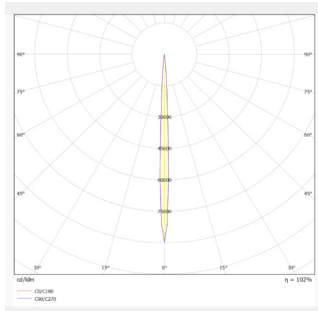

Technical details ES12s & ES12w

Cooling	Convection
IP rating	IP65 & IP40
Light Source	Fidelity 12W
Standard CCT	3200K Options 2700K/3200K/4000k/5600k/6500k
Standard CRI	98+
Luminous Flux	2700K/ 3200K/ 4000k/ 5600k/ 6500k 710 760 820 795 820
Supply Voltage	15-48v
Housing material	Aluminium Anodised Black Options RAL Powder coated
Weight (Kg)	0.7
Beam Angles	2.8° / 5° / 12° / 34° / 60°
Fixture Diameter	95mm
Fixture Width	65mm
LED Lifetime	>85% lm at 60000 hours
Mounting ES12s	Yoke 13mm mounting hole
Mounting ES12w	Adjustable wall/column/floor bracket
Version	<u>Dimming Options</u>
DC	No Dim, OFD, 3W
AC track	No Dim, Dali 2, Casambi, TRIAC
AC remote driver	No Dim, Dali 2, , TRIAC
Accessories	Snoot/Honeycomb louvre/Glass Window seal/Coloured filters
Safety & EMC	
Safety standards	BS EN 60598-1, EAC TPTC 020/2011 approved EMC Emissions: Compliance to BS/EN55015, EAC TPTC 020 EMC Immunity: Compliance to BS/EN61000-4-2,3,4,6,8, light industry level, criteria A, EAC TPTC 020

ES12s
Spotlight

ES12w
Wallgrazer/
Up/downlighter

Evica specifications are liable to change without notice.

Evica specifications are liable to change without notice.

Evica specifications are liable to change without notice.

Photometric Charts

ES12s & ES12w

2.8 degree beam angle

5 degree beam angle

12 degree beam angle

34 degree beam angle

60 degree beam angle

Evica specifications are liable to change without notice.