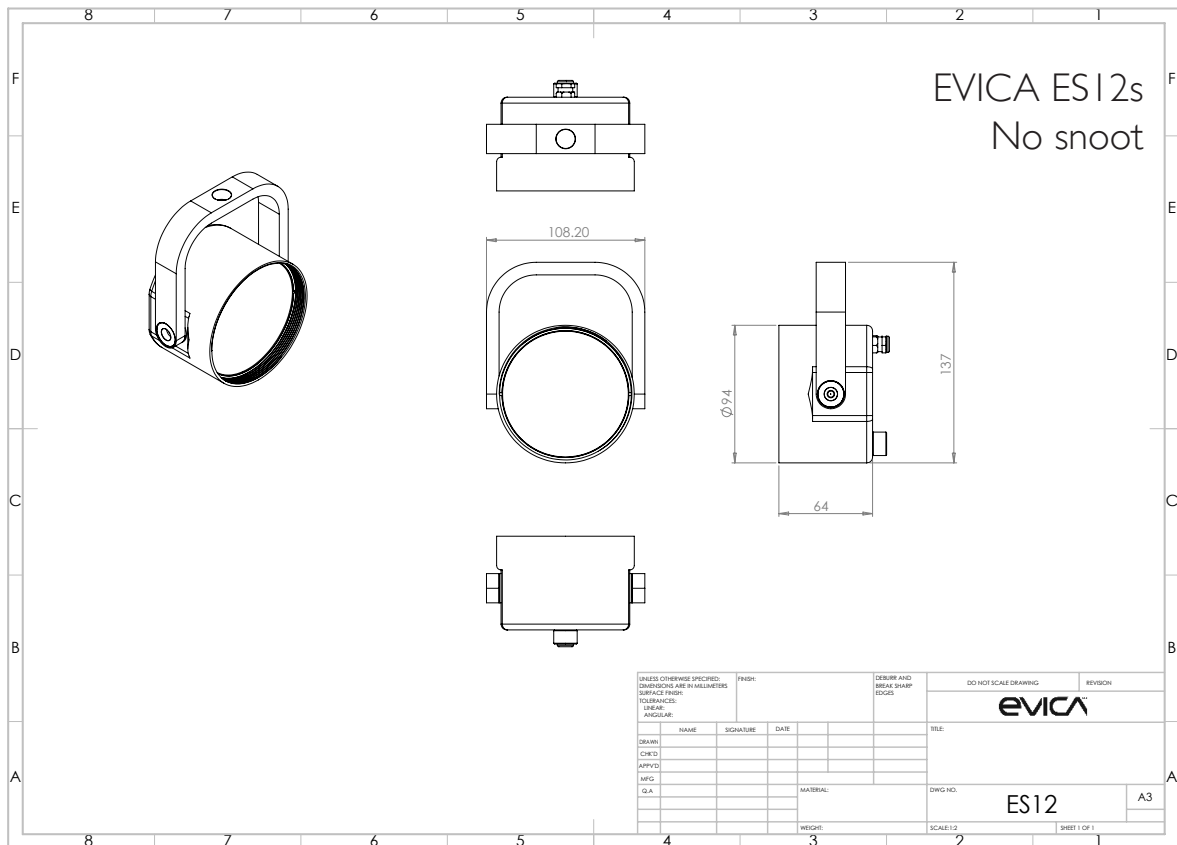

Technical details ES12s & ES12w

Cooling	Convection
IP rating	IP65 & IP40
Light Source	Fidelity 12W
Standard CCT	3200K Options 2700K/3200K/4000k/5600k/6500k
Standard CRI	98+
Luminous Flux	2700K/ 3200K/ 4000k/ 5600k/ 6500k 710 760 820 795 820
Supply Voltage	15-48v
Housing material	Aluminium Anodised Black Options RAL Powder coated
Weight (Kg)	0.7
Beam Angles	2.8° / 5° / 12° / 34° / 60°
Fixture Diameter	95mm
Fixture Width	65mm
LED Lifetime	>85% lm at 60000 hours
Mounting ES12s	Yoke 13mm mounting hole
Mounting ES12w	Adjustable wall/column/floor bracket
Version	<u>Dimming Options</u>
DC	No Dim, OFD, 3W
AC track	No Dim, Dali 2, Casambi, TRIAC
AC remote driver	No Dim, Dali 2, , TRIAC
Accessories	Snoot/Honeycomb louvre/Glass Window seal/Coloured filters
Safety & EMC	
Safety standards	BS EN 60598-1, EAC TPTC 020/2011 approved EMC Emissions: Compliance to BS/EN55015, EAC TPTC 020 EMC Immunity: Compliance to BS/EN61000-4-2,3,4,6,8, light industry level, criteria A, EAC TPTC 020

ES12s
Spotlight

ES12w
Wallgrazer/
Up/downlighter

Evica specifications are liable to change without notice.

Evica specifications are liable to change without notice.

Evica specifications are liable to change without notice.

Photometric Charts

ES12s & ES12w

2.8 degree beam angle

5 degree beam angle

12 degree beam angle

34 degree beam angle

60 degree beam angle

Evica specifications are liable to change without notice.