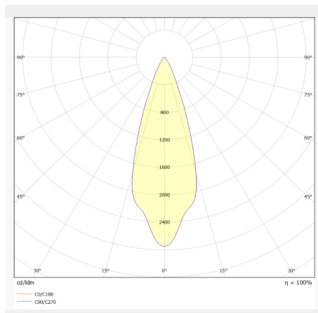

Technical details ES12s & ES12w

Cooling	Convection
IP rating	IP65 & IP40
Light Source	Fidelity 12W
Standard CCT	3200K Options 2700K/3200K/4000k/5600k/6500k
Standard CRI	98+
Luminous Flux	2700K/ 3200K/ 4000k/ 5600k/ 6500k 710 760 820 795 820
Supply Voltage	15-48v
Housing material	Aluminium Anodised Black Options RAL Powder coated
Weight (Kg)	0.7
Beam Angles	2.8° / 5° / 12° / 34° / 60°
Fixture Diameter	95mm
Fixture Width	65mm
LED Lifetime	>85% lm at 60000 hours
Mounting ES12s	Yoke 13mm mounting hole
Mounting ES12w	Adjustable wall/column/floor bracket
Version	<u>Dimming Options</u>
DC	No Dim, OFD, 3W
AC track	No Dim, Dali 2, Casambi, TRIAC
AC remote driver	No Dim, Dali 2, , TRIAC
Accessories	Snoot/Honeycomb louvre/Glass Window seal/Coloured filters
Safety & EMC	
Safety standards	BS EN 60598-1, EAC TPTC 020/2011 approved EMC Emissions: Compliance to BS/EN55015, EAC TPTC 020 EMC Immunity: Compliance to BS/EN61000-4-2,3,4,6,8, light industry level, criteria A, EAC TPTC 020

Photometric Charts

ES12s & ES12w

2.8 degree beam angle

5 degree beam angle

12 degree beam angle

34 degree beam angle

60 degree beam angle

Evica specifications are liable to change without notice.