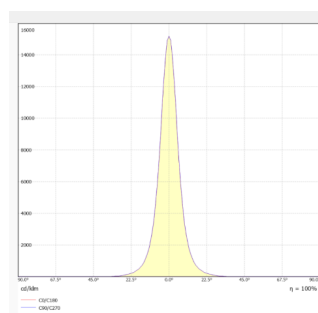

Technical details ES12s & ES12w

Cooling	Convection
IP rating	IP65 & IP40
Light Source	Fidelity 12W
Standard CCT	3200K Options 2700K/3200K/4000k/5600k/6500k
Standard CRI	98+
Luminous Flux	2700K/ 3200K/ 4000k/ 5600k/ 6500k 710 760 820 795 820
Supply Voltage	15-48v
Housing material	Aluminium Anodised Black Options RAL Powder coated
Weight (Kg)	0.7
Beam Angles	2.8° / 5° / 12° / 34° / 60°
Fixture Diameter	95mm
Fixture Width	65mm
LED Lifetime	>85% lm at 60000 hours
Mounting ES12s	Yoke 13mm mounting hole
Mounting ES12w	Adjustable wall/column/floor bracket
Version	<u>Dimming Options</u>
DC	No Dim, OFD, 3W
AC track	No Dim, Dali 2, Casambi, TRIAC
AC remote driver	No Dim, Dali 2, , TRIAC
Accessories	Snoot/Honeycomb louvre/Glass Window seal/Coloured filters
Safety & EMC	
Safety standards	BS EN 60598-1, EAC TPTC 020/2011 approved EMC Emissions: Compliance to BS/EN55015, EAC TPTC 020 EMC Immunity: Compliance to BS/EN61000-4-2,3,4,6,8, light industry level, criteria A, EAC TPTC 020

Photometric Charts

ES12s & ES12w

2.8 degree beam angle

5 degree beam angle

12 degree beam angle

34 degree beam angle

60 degree beam angle

Evica specifications are liable to change without notice.