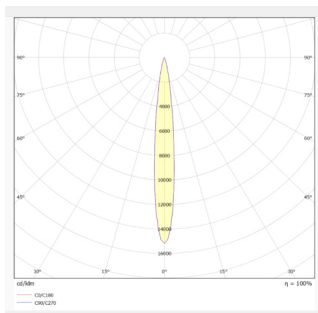

Technical details ES12s & ES12w

Cooling	Convection
IP rating	IP65 & IP40
Light Source	Fidelity 12W
Standard CCT	3200K Options 2700K/3200K/4000k/5600k/6500k
Standard CRI	98+
Luminous Flux	2700K/ 3200K/ 4000k/ 5600k/ 6500k 710 760 820 795 820
Supply Voltage	15-48v
Housing material	Aluminium Anodised Black Options RAL Powder coated
Weight (Kg)	0.7
Beam Angles	2.8° / 5° / 12° / 34° / 60°
Fixture Diameter	95mm
Fixture Width	65mm
LED Lifetime	>85% lm at 60000 hours
Mounting ES12s	Yoke 13mm mounting hole
Mounting ES12w	Adjustable wall/column/floor bracket
Version	<u>Dimming Options</u>
DC	No Dim, OFD, 3W
AC track	No Dim, Dali 2, Casambi, TRIAC
AC remote driver	No Dim, Dali 2, , TRIAC
Accessories	Snoot/Honeycomb louvre/Glass Window seal/Coloured filters
Safety & EMC	
Safety standards	BS EN 60598-1, EAC TPTC 020/2011 approved EMC Emissions: Compliance to BS/EN55015, EAC TPTC 020 EMC Immunity: Compliance to BS/EN61000-4-2,3,4,6,8, light industry level, criteria A, EAC TPTC 020

Photometric Charts

ES12s & ES12w

2.8 degree beam angle

5 degree beam angle

12 degree beam angle

34 degree beam angle

60 degree beam angle

Evica specifications are liable to change without notice.