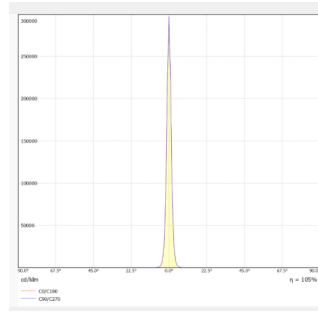

Technical details ES12s & ES12w

Cooling	Convection
IP rating	IP65 & IP40
Light Source	Fidelity 12W
Standard CCT	3200K Options 2700K/3200K/4000k/5600k/6500k
Standard CRI	98+
Luminous Flux	2700K/ 3200K/ 4000k/ 5600k/ 6500k 710 760 820 795 820
Supply Voltage	15-48v
Housing material	Aluminium Anodised Black Options RAL Powder coated
Weight (Kg)	0.7
Beam Angles	2.8° / 5° / 12° / 34° / 60°
Fixture Diameter	95mm
Fixture Width	65mm
LED Lifetime	>85% lm at 60000 hours
Mounting ES12s	Yoke 13mm mounting hole
Mounting ES12w	Adjustable wall/column/floor bracket
Version	<u>Dimming Options</u>
DC	No Dim, OFD, 3W
AC track	No Dim, Dali 2, Casambi, TRIAC
AC remote driver	No Dim, Dali 2, , TRIAC
Accessories	Snoot/Honeycomb louvre/Glass Window seal/Coloured filters
Safety & EMC	
Safety standards	BS EN 60598-1, EAC TPTC 020/2011 approved EMC Emissions: Compliance to BS/EN55015, EAC TPTC 020 EMC Immunity: Compliance to BS/EN61000-4-2,3,4,6,8, light industry level, criteria A, EAC TPTC 020

ES12s
Spotlight

ES12w
Wallgrazer/
Up/downlighter

Evica specifications are liable to change without notice.

Evica specifications are liable to change without notice.

Evica specifications are liable to change without notice.

Photometric Charts

ES12s & ES12w

2.8 degree beam angle

5 degree beam angle

12 degree beam angle

34 degree beam angle

60 degree beam angle

Evica specifications are liable to change without notice.