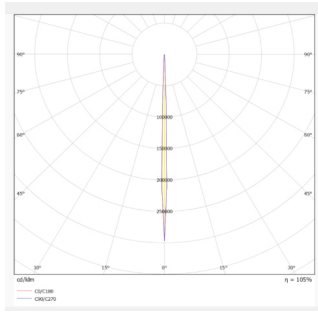

Technical details ES12s & ES12w

Cooling	Convection
IP rating	IP65 & IP40
Light Source	Fidelity 12W
Standard CCT	3200K Options 2700K/3200K/4000k/5600k/6500k
Standard CRI	98+
Luminous Flux	2700K/ 3200K/ 4000k/ 5600k/ 6500k 710 760 820 795 820
Supply Voltage	15-48v
Housing material	Aluminium Anodised Black Options RAL Powder coated
Weight (Kg)	0.7
Beam Angles	2.8° / 5° / 12° / 34° / 60°
Fixture Diameter	95mm
Fixture Width	65mm
LED Lifetime	>85% lm at 60000 hours
Mounting ES12s	Yoke 13mm mounting hole
Mounting ES12w	Adjustable wall/column/floor bracket
Version	<u>Dimming Options</u>
DC	No Dim, OFD, 3W
AC track	No Dim, Dali 2, Casambi, TRIAC
AC remote driver	No Dim, Dali 2, , TRIAC
Accessories	Snoot/Honeycomb louvre/Glass Window seal/Coloured filters
Safety & EMC	
Safety standards	BS EN 60598-1, EAC TPTC 020/2011 approved EMC Emissions: Compliance to BS/EN55015, EAC TPTC 020 EMC Immunity: Compliance to BS/EN61000-4-2,3,4,6,8, light industry level, criteria A, EAC TPTC 020

Photometric Charts

ES12s & ES12w

2.8 degree beam angle

5 degree beam angle

12 degree beam angle

34 degree beam angle

60 degree beam angle

Evica specifications are liable to change without notice.