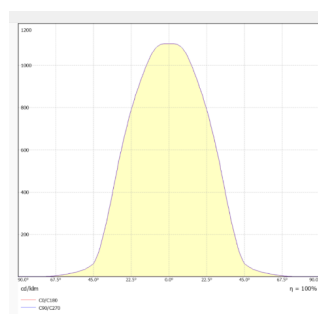

Technical details ES12s & ES12w

Cooling	Convection
IP rating	IP65 & IP40
Light Source	Fidelity 12W
Standard CCT	3200K Options 2700K/3200K/4000k/5600k/6500k
Standard CRI	98+
Luminous Flux	2700K/ 3200K/ 4000k/ 5600k/ 6500k 710 760 820 795 820
Supply Voltage	15-48v
Housing material	Aluminium Anodised Black Options RAL Powder coated
Weight (Kg)	0.7
Beam Angles	2.8° / 5° / 12° / 34° / 60°
Fixture Diameter	95mm
Fixture Width	65mm
LED Lifetime	>85% lm at 60000 hours
Mounting ES12s	Yoke 13mm mounting hole
Mounting ES12w	Adjustable wall/column/floor bracket
Version	<u>Dimming Options</u>
DC	No Dim, OFD, 3W
AC track	No Dim, Dali 2, Casambi, TRIAC
AC remote driver	No Dim, Dali 2, , TRIAC
Accessories	Snoot/Honeycomb louvre/Glass Window seal/Coloured filters
Safety & EMC	
Safety standards	BS EN 60598-1, EAC TPTC 020/2011 approved EMC Emissions: Compliance to BS/EN55015, EAC TPTC 020 EMC Immunity: Compliance to BS/EN61000-4-2,3,4,6,8, light industry level, criteria A, EAC TPTC 020

Photometric Charts

ES12s & ES12w

2.8 degree beam angle

5 degree beam angle

12 degree beam angle

34 degree beam angle

60 degree beam angle

Evica specifications are liable to change without notice.